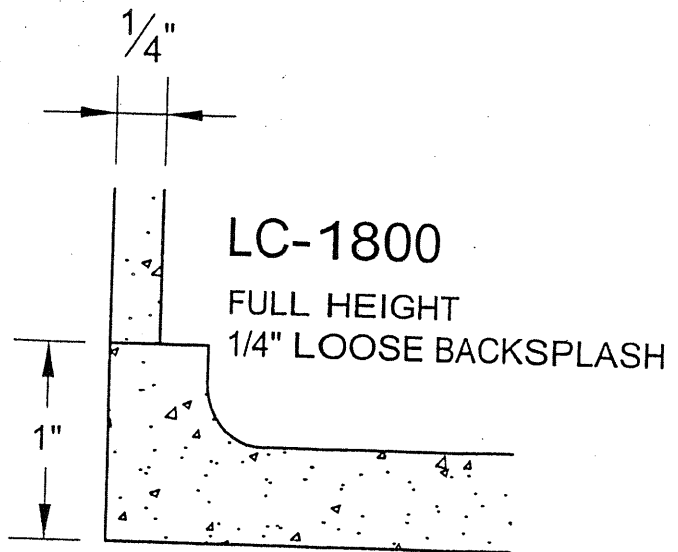

D-390
LARGE OGEE

D-395
LARGE OGEE W/ FILLET

Edges With Inlay

I-400

BULLNOSE W/ INLAY

I-405

3/8" RAD. TOP & BOTTOM W/ INLAY

I-410

DOUBLE B.B. 1/4" RADIUS W/ INLAY

I-480

DOUBLE REVERSE W/ INLAY

I-490

DOUBLE OGEE W/ INLAY

Cove Splash Applications

Countertops by Design LLC

Loose Splash Applications