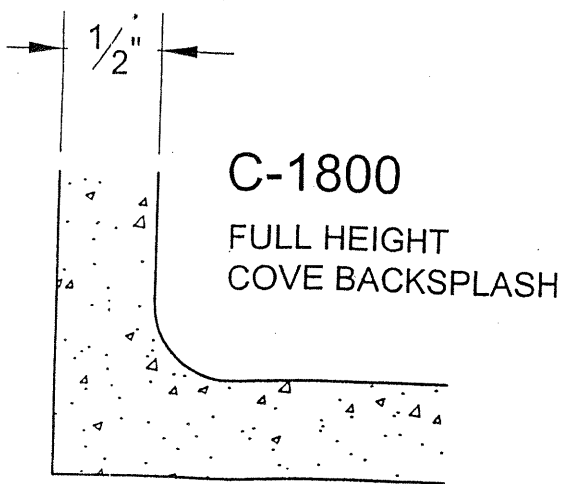

DOUBLE B.B. 1/4" RADIUS W/ INLAY

I-480

DOUBLE REVERSE W/ INLAY

I-490

DOUBLE OGEE W/ INLAY

Cove Splash Applications

Countertops by Design LLC

Loose Splash Applications