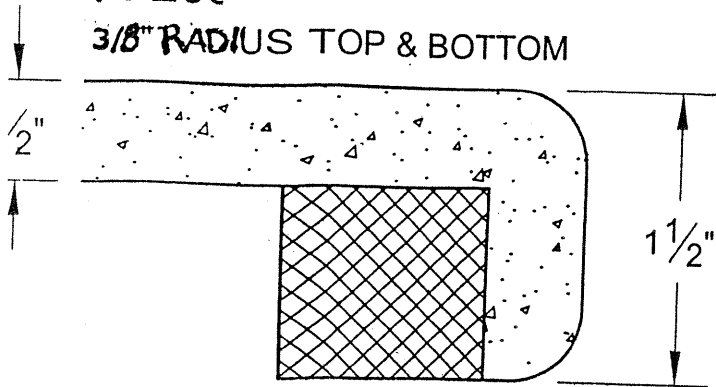

Regular Standard Edges

R-205

3/8" RADIUS TOP & BOTTOM

R-210

1/8" RADIUS TOP & BOTTOM

R-215

1/4" RADIUS TOP & BOTTOM

R-220

1/2" RADIUS TOP ONLY

R-230

1/4" B.B.

Countertops by Design LLC

Regular Standard Edges

R-235

BEVEL TOP & BOTTOM

R-240

Regular Standard Edge

Vanity Edges Only

Countertops by Design LLC

Double Stacked Edges

D-300
BULLNOSE

D-310
DOUBLE 1/4" RADIUS B.B.

D-335
BEVEL TOP & BOTTOM

D-340
DOUBLE STEPPED 3/8" RADIUS