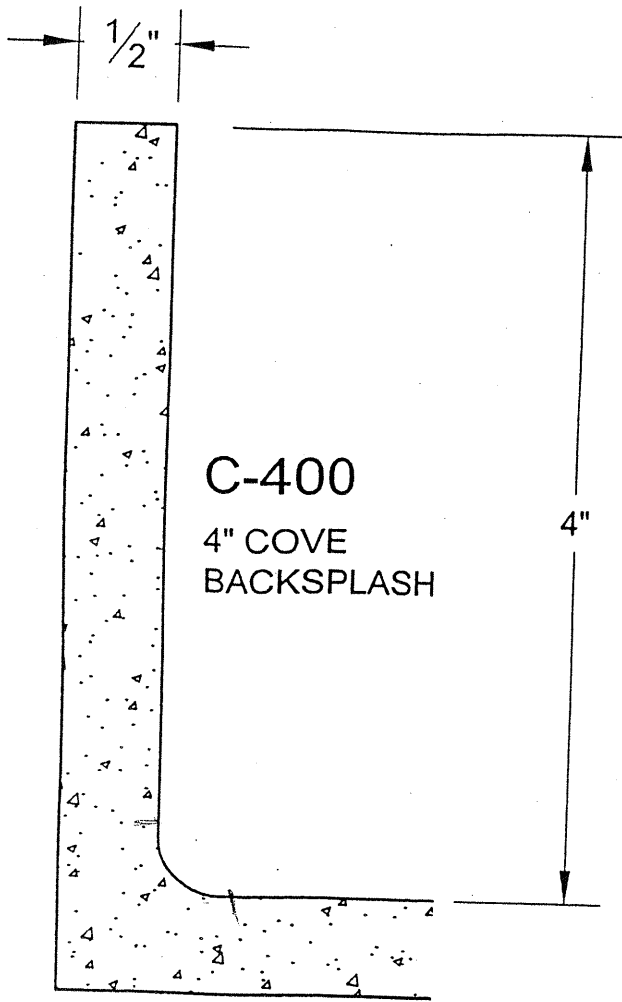

Cove Splash Applications

Countertops by Design LLC