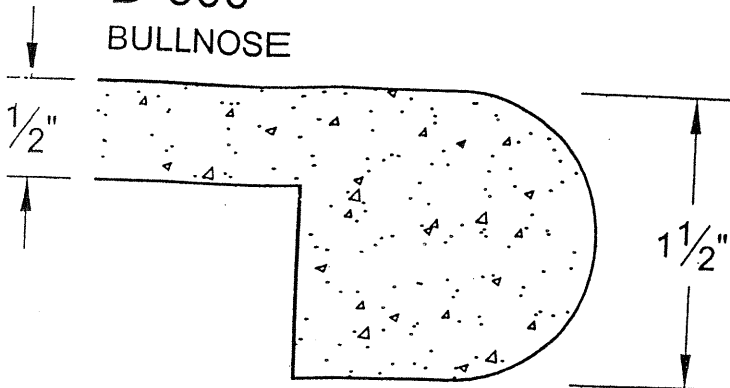

Regular Standard Edge

Vanity Edges Only

Countertops by Design LLC

Double Stacked Edges

D-300
BULLNOSE

D-310
DOUBLE 1/4" RADIUS B.B.

D-335
BEVEL TOP & BOTTOM

D-340
DOUBLE STEPPED 3/8" RADIUS