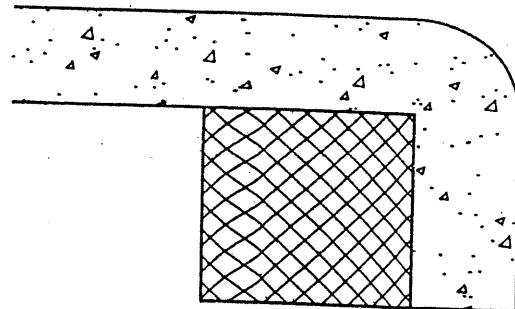

Regular Standard Edges

R-205

3/8" RADIUS TOP & BOTTOM

R-210

1/8" RADIUS TOP & BOTTOM

R-215

1/4" RADIUS TOP & BOTTOM

R-220

1/2" RADIUS TOP ONLY

R-230

1/4" B.B.

Countertops by Design LLC

Regular Standard Edges

R-235

BEVEL TOP & BOTTOM

R-240

STEPPED 3/8" RADIUS

R-250

1/4" STEPPED B.B. W/ FILLET

R-260

SMALL OGEE W/ FILLET

R-270

3/8" RADIUS COVE

Countertops by Design LLC