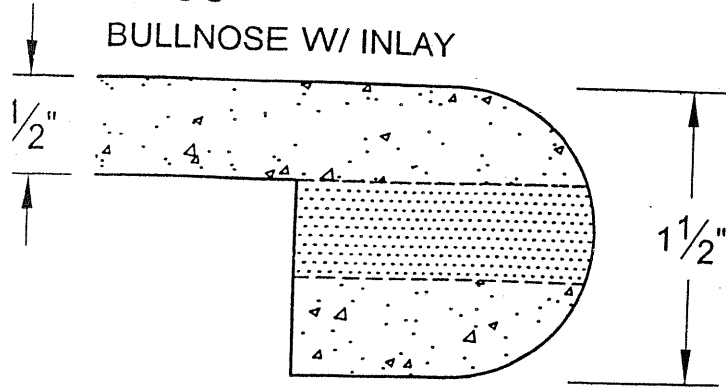

D-390
LARGE OGEE

D-395
LARGE OGEE W/ FILLET

Edges With Inlay

I-400

BULLNOSE W/ INLAY

I-405

3/8" RAD. TOP & BOTTOM W/ INLAY

I-410