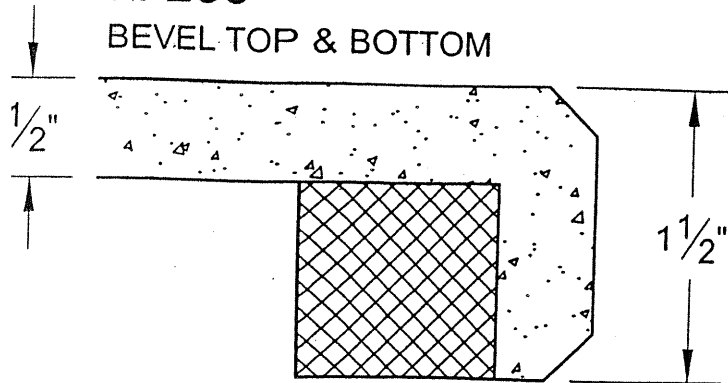

1/2" RADIUS TOP ONLY

R-230

1/4" B.B.

Countertops by Design LLC

Regular Standard Edges

R-235

BEVEL TOP & BOTTOM

R-240

STEPPED 3/8" RADIUS

R-250

1/4" STEPPED B.B. W/ FILLET

R-260

SMALL OGEE W/ FILLET

R-270

3/8" RADIUS COVE

Countertops by Design LLC