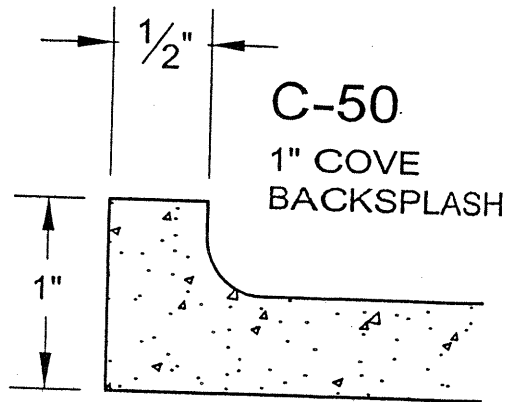

DOUBLE B.B. 1/4" RADIUS W/ INLAY

I-480

DOUBLE REVERSE W/ INLAY

I-490

DOUBLE OGEE W/ INLAY

Cove Splash Applications

Countertops by Design LLC

Loose Splash Applications