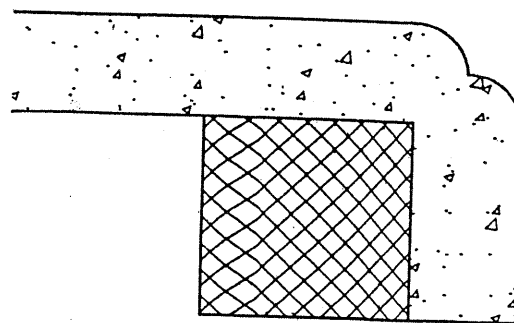

Regular Standard Edges

R-205

3/8" RADIUS TOP & BOTTOM

R-210

1/8" RADIUS TOP & BOTTOM

R-215

1/4" RADIUS TOP & BOTTOM

R-220

1/2" RADIUS TOP ONLY

R-230

1/4" B.B.

Countertops by Design LLC

Regular Standard Edges

R-235

BEVEL TOP & BOTTOM

R-240

STEPPED 3/8" RADIUS

R-250

1/4" STEPPED B.B. W/ FILLET

R-260

SMALL OGEE W/ FILLET

R-270

3/8" RADIUS COVE

Countertops by Design LLC