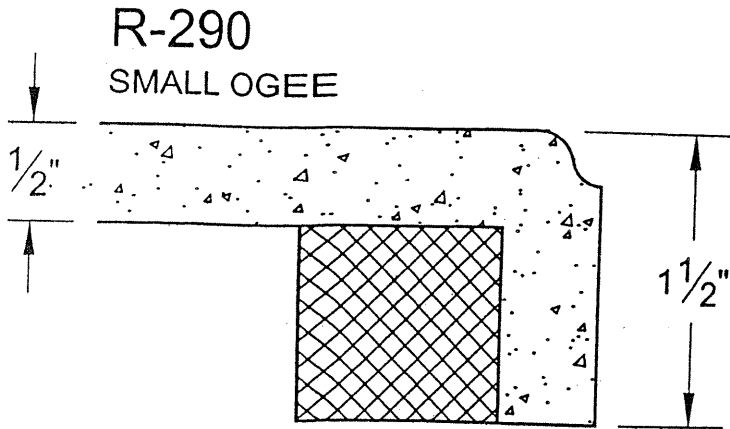

Regular Standard Edge